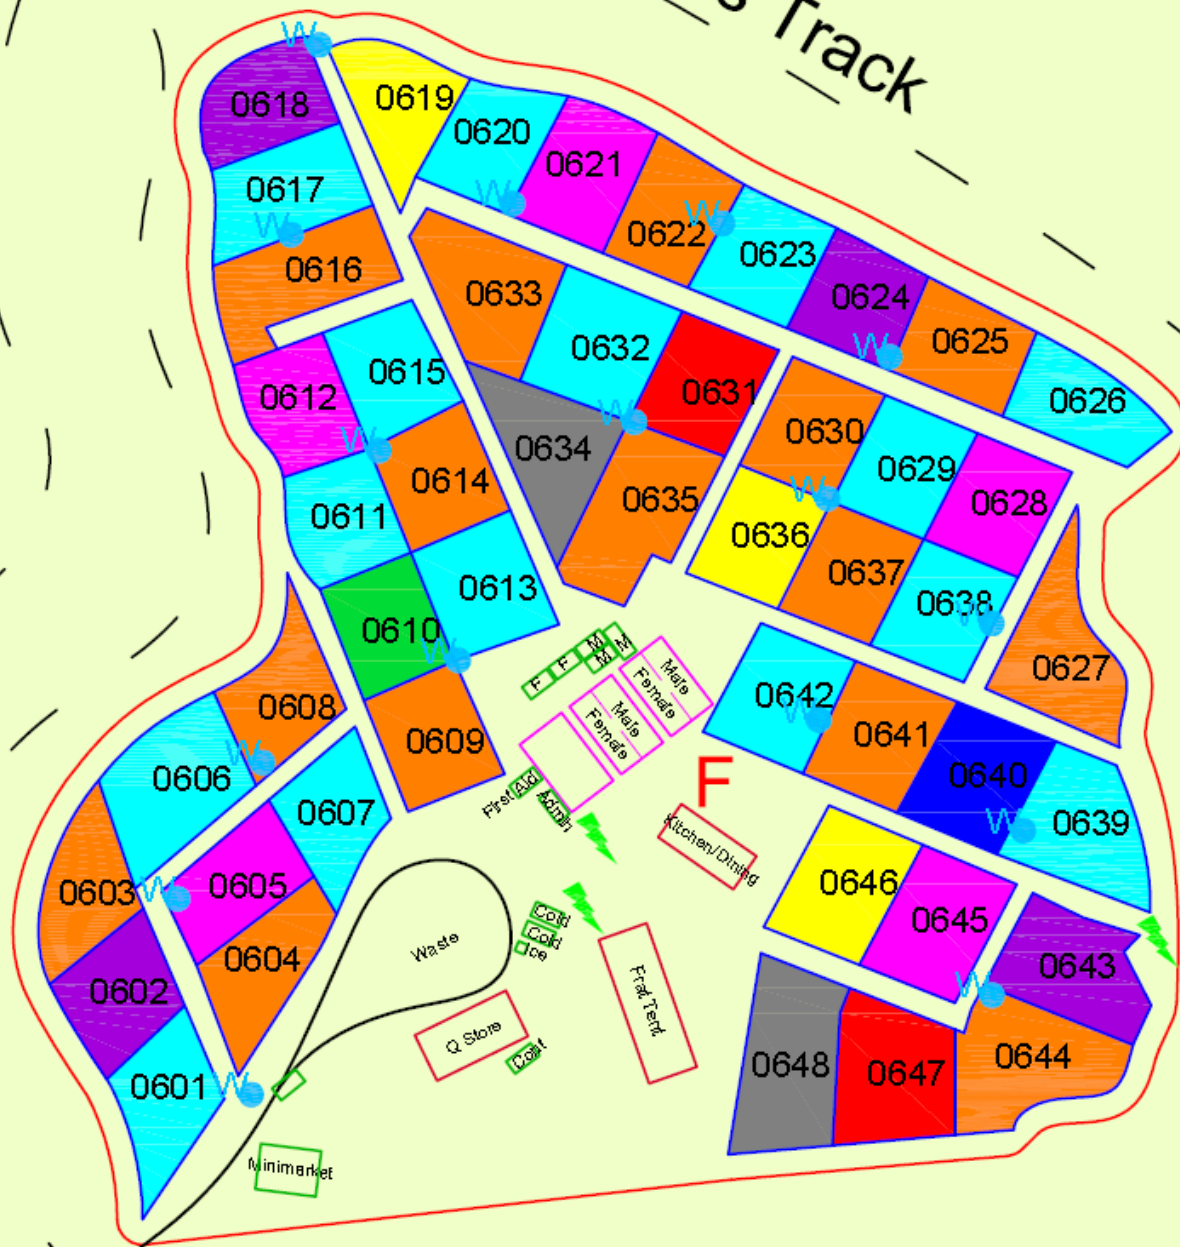

22nd Australian Jamboree
Cataract Scout Park
4-14 January 2010

- A Laser Skirmish
- B Hospital
- C Radio Base
- D Brownsea Base
- E BMX Bikes
- F Low Ropes
- G Alpine
- H High Ropes
- I Abseiling + Rock Climbing + Bike Bungle + Flying Fox
- J Giant Swing
- K Caving
- L Skills Village
- M Mini Arena
- N Cirque du Scout
- O Bus Terminal
- P Police
- Q Fire Station
- R Media Unit
- S Activites HQ + Geocaching
- T Australiana Village
- U Waterslide 1
- V Waterslide 2
- W Endurance Muster
- X Endurance Exit
- Y Skateboarding
- Z Challenge Valley
- @ Helipad

Sub Camps

- 01 Andromeda (Light Blue)
- 02 Gemini (Turquoise)
- 03 Orion (Tan)
- 04 Taurus (Red)
- 05 Aries (Maroon)
- 06 Leo (Orange)
- 07 Pegasus (White)
- 08 Aquarius (Dark Blue)
- 09 Service Leaders Only
- 10 Scorpius (Purple)

V7.1 correct as at Sep 13, 2009

Mattes Track

06