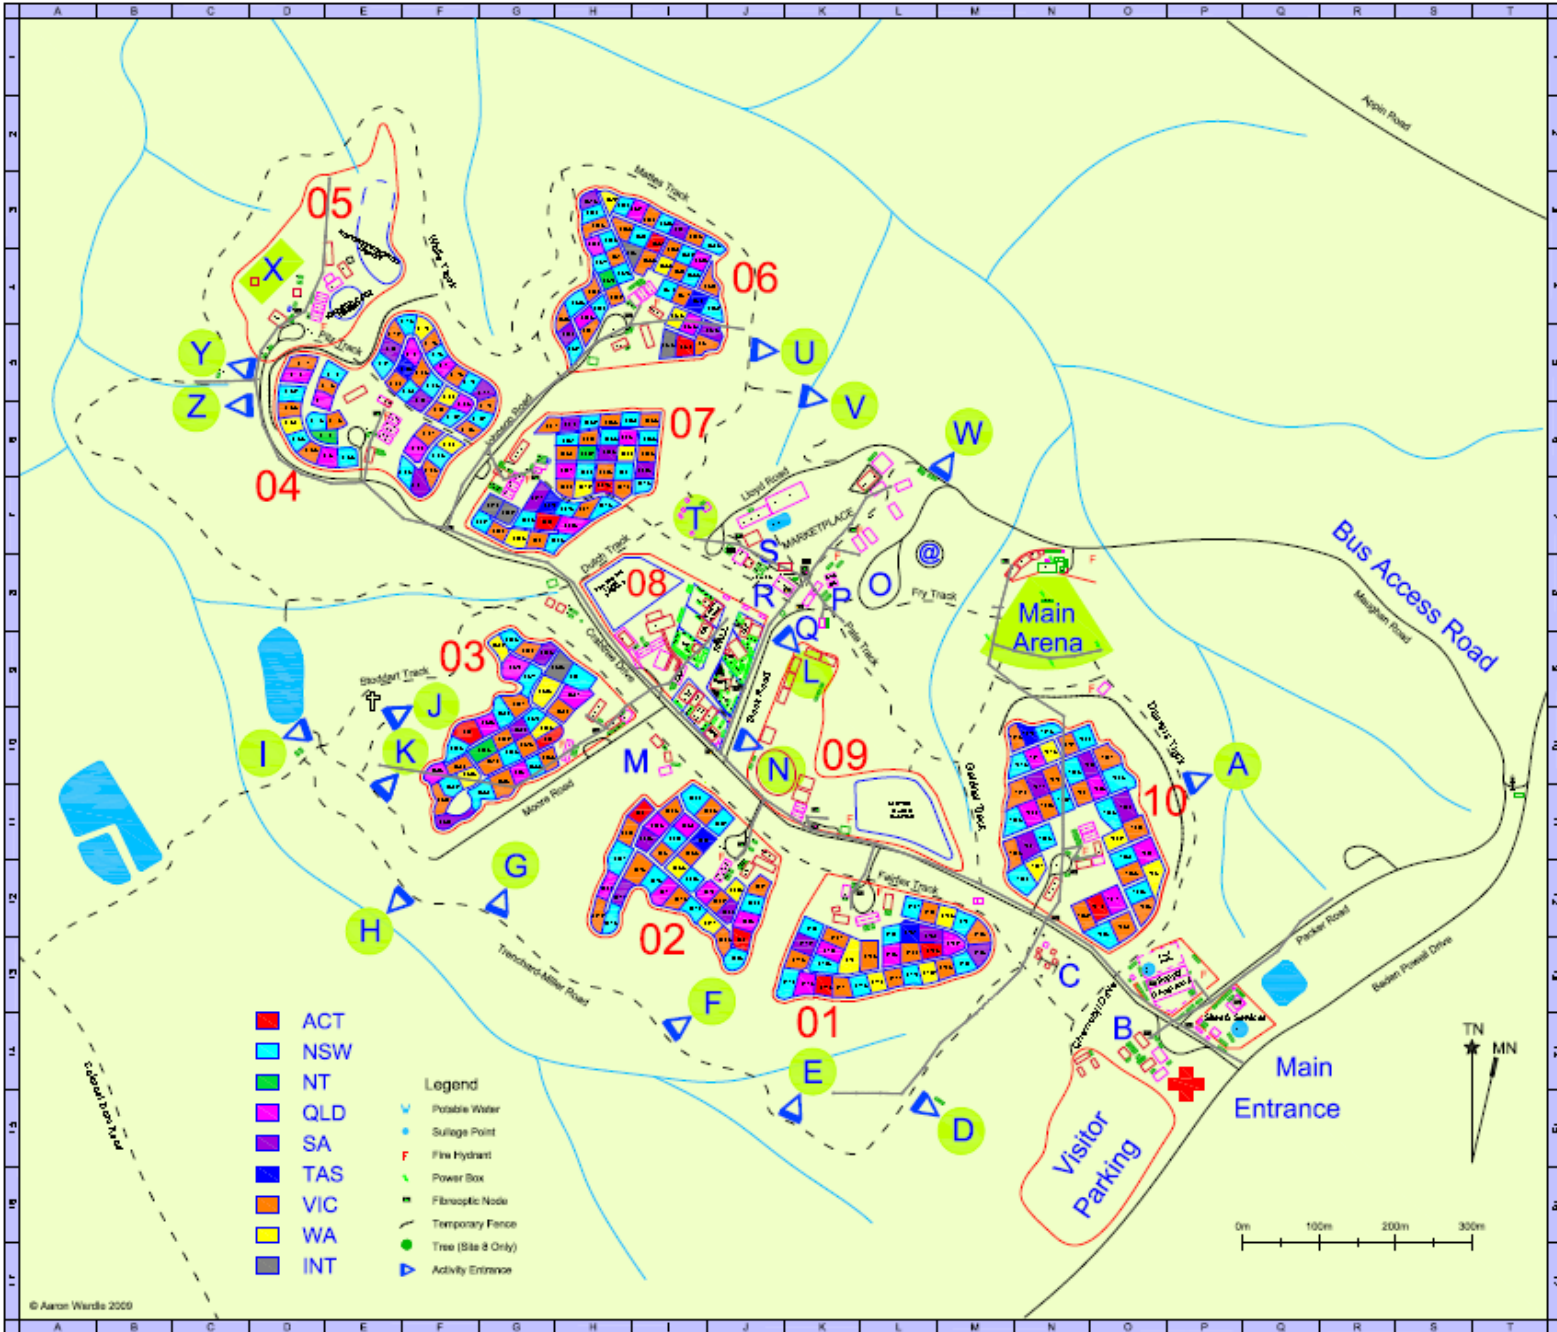

22nd Australian Jamboree
Cataract Scout Park
4-14 January 2010

- A Laser Skirmish
- B Hospital
- C Radio Base
- D Brownsea Base
- E BMX Bikes
- F Low Ropes
- G Alpine
- H High Ropes
- I Abseiling + Rock Climbing + Bike Bungle + Flying Fox
- J Giant Swing
- K Caving
- L Skills Village
- M Mini Arena
- N Cirque du Scout
- O Bus Terminal
- P Police
- Q Fire Station
- R Media Unit
- S Activites HQ + Geocaching
- T Australiana Village
- U Waterslide 1
- V Waterslide 2
- W Endurance Muster
- X Endurance Exit
- Y Skateboarding
- Z Challenge Valley
- @ Helipad

Sub Camps

- 01 Andromeda (Light Blue)
- 02 Gemini (Turquoise)
- 03 Orion (Tan)
- 04 Taurus (Red)
- 05 Aries (Maroon)
- 06 Leo (Orange)
- 07 Pegasus (White)
- 08 Aquarius (Dark Blue)
- 09 Service Leaders Only
- 10 Scorpius (Purple)

V7.1 correct as at Sep 13, 2009

Mattes Track

06