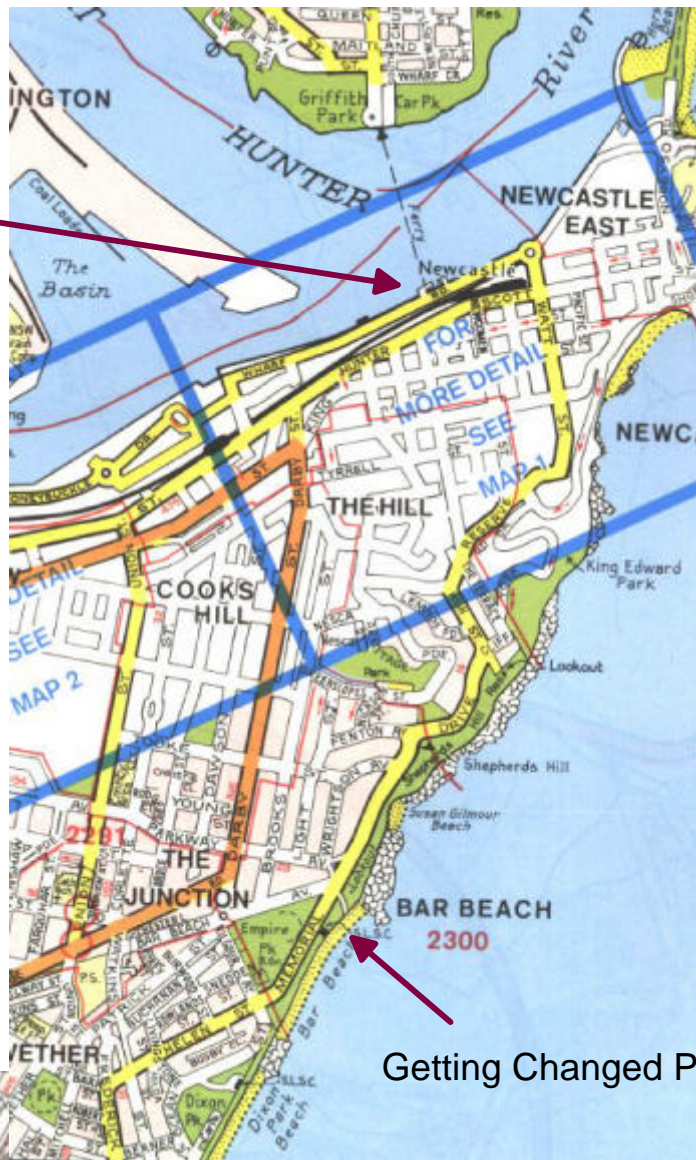

Train Station
Newcastle

Getting Changed Point

Glenrock Lagoon
Campsite

SCALE (km)